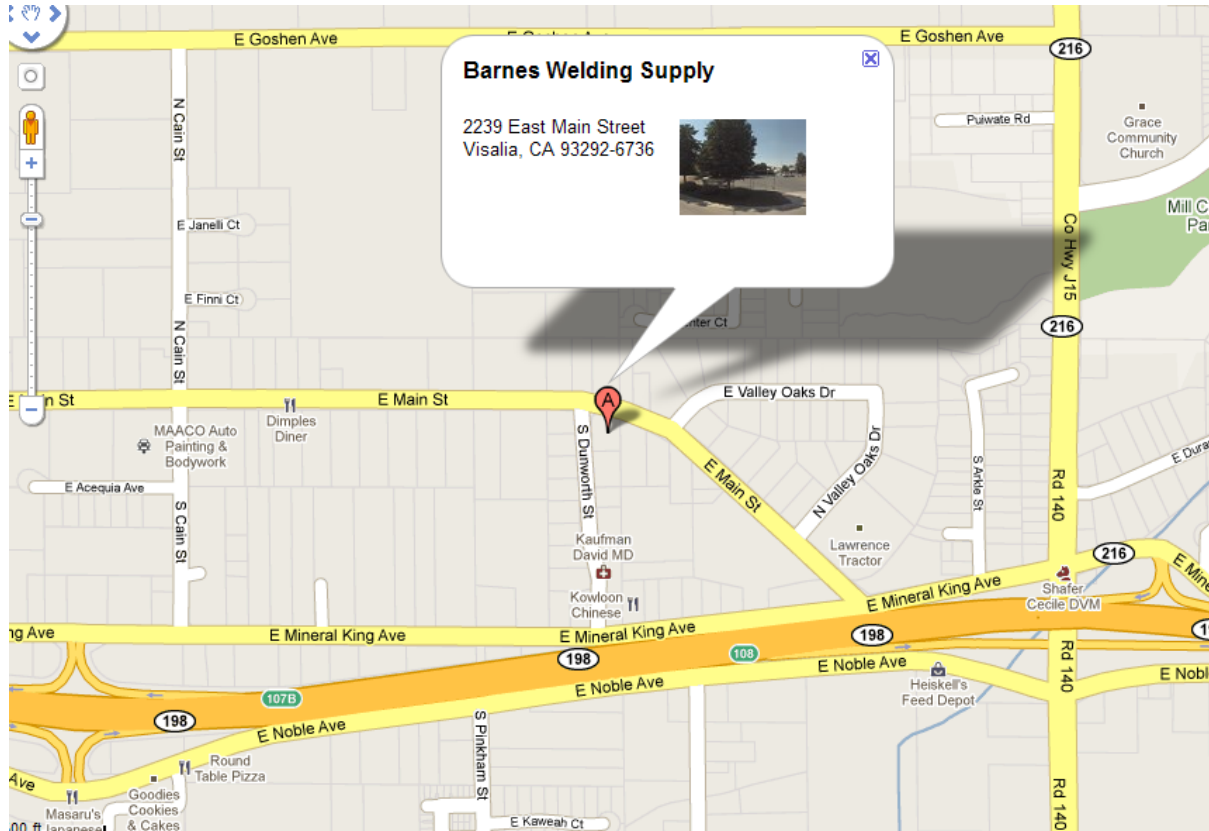

BSK Analytical Labs has a New Sample Drop – Off Location in Visalia

We are now located inside the Barnes Welding Supply store on Main Street.

Directions from Highway 198 (East bound)

- Take exit 107B toward **Ben Maddox Way**
- Turn right at **E Noble Ave**
- Take the 1st right onto **S Ben Maddox Way**
- Take the 2nd right onto **E Main St**
- Turn right at **S Dunworth St**
- Barnes Welding Supply will be on the left