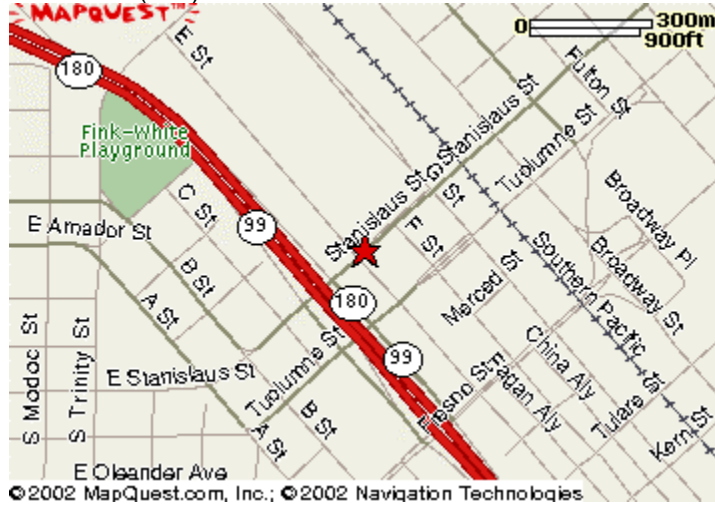

Laboratories

BSK Analytical Laboratories

1414 Stanislaus Street
Fresno, California 93706

Local: (559) 497-2888

Toll-Free: (800) 877-8310

BSK Food & Dairy Laboratory

4230 W. Swift Avenue #106
Fresno, California 93722